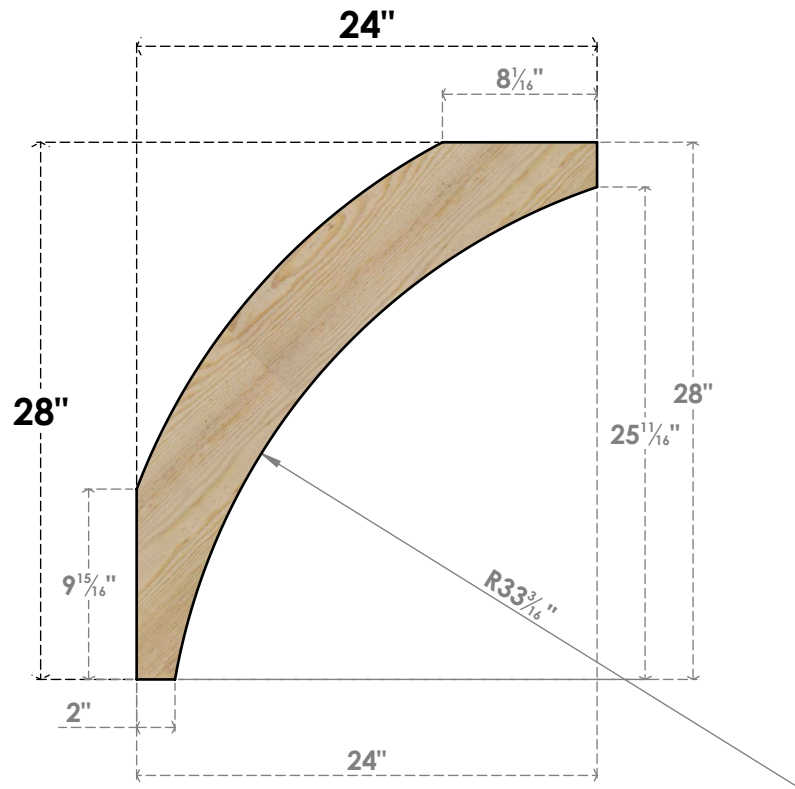

BRC04X24X28THR00RDF

4"W X 24"D X 28"H THORTON ROUGH SAWN BRACE, DOUGLAS FIR

SIDE

FRONT

EKENA MILLWORK
 2300 WEST MAIN ST.
 CLARKSVILLE, TX 75426
 TOLL FREE: 866-607-0453
 WWW.EKENAMILLWORK.COM

NOTES

1. INSTALLATION TO BE COMPLETED IN ACCORDANCE WITH MANUFACTURER'S SPECIFICATIONS.
2. DRAWING MAY NOT BE TO SCALE
3. THIS DRAWING IS INTENDED FOR DESIGN AND PLANNING PURPOSES ONLY.
4. ALL INFORMATION CONTAINED HEREIN WAS CURRENT AT THE TIME OF DEVELOPMENT BUT MUST BE REVIEWED AND APPROVED BY THE PRODUCT MANUFACTURER TO BE CONSIDERED ACCURATE.
5. PRODUCTS ARE NOT KILN DRIED. THIS ITEM IS UNIQUE AND WILL CONTAIN THE NATURAL VARIATIONS THAT THE WOOD SPECIES OFFERS. THIS MAY RESULT IN VARIATIONS UP TO 1/4"