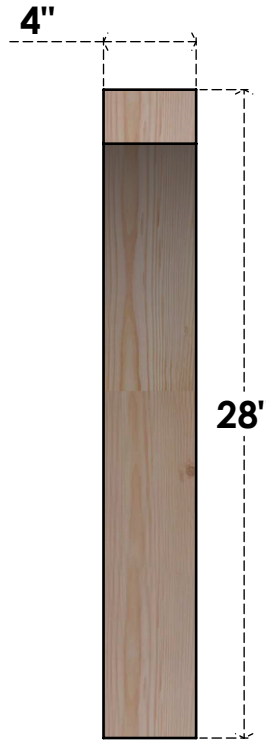

BRC04X24X28THR00RDF

4"W X 24"D X 28"H THORTON ROUGH SAWN BRACE, DOUGLAS FIR

SIDE

FRONT

EKENA MILLWORK
 2300 WEST MAIN ST.
 CLARKSVILLE, TX 75426
 TOLL FREE: 866-607-0453
 WWW.EKENAMILLWORK.COM

NOTES

1. INSTALLATION TO BE COMPLETED IN ACCORDANCE WITH MANUFACTURER'S SPECIFICATIONS.
2. DRAWING MAY NOT BE TO SCALE
3. THIS DRAWING IS INTENDED FOR DESIGN AND PLANNING PURPOSES ONLY.
4. ALL INFORMATION CONTAINED HEREIN WAS CURRENT AT THE TIME OF DEVELOPMENT BUT MUST BE REVIEWED AND APPROVED BY THE PRODUCT MANUFACTURER TO BE CONSIDERED ACCURATE.
5. PRODUCTS ARE NOT KILN DRIED. THIS ITEM IS UNIQUE AND WILL CONTAIN THE NATURAL VARIATIONS THAT THE WOOD SPECIES OFFERS. THIS MAY RESULT IN VARIATIONS UP TO 1/4"